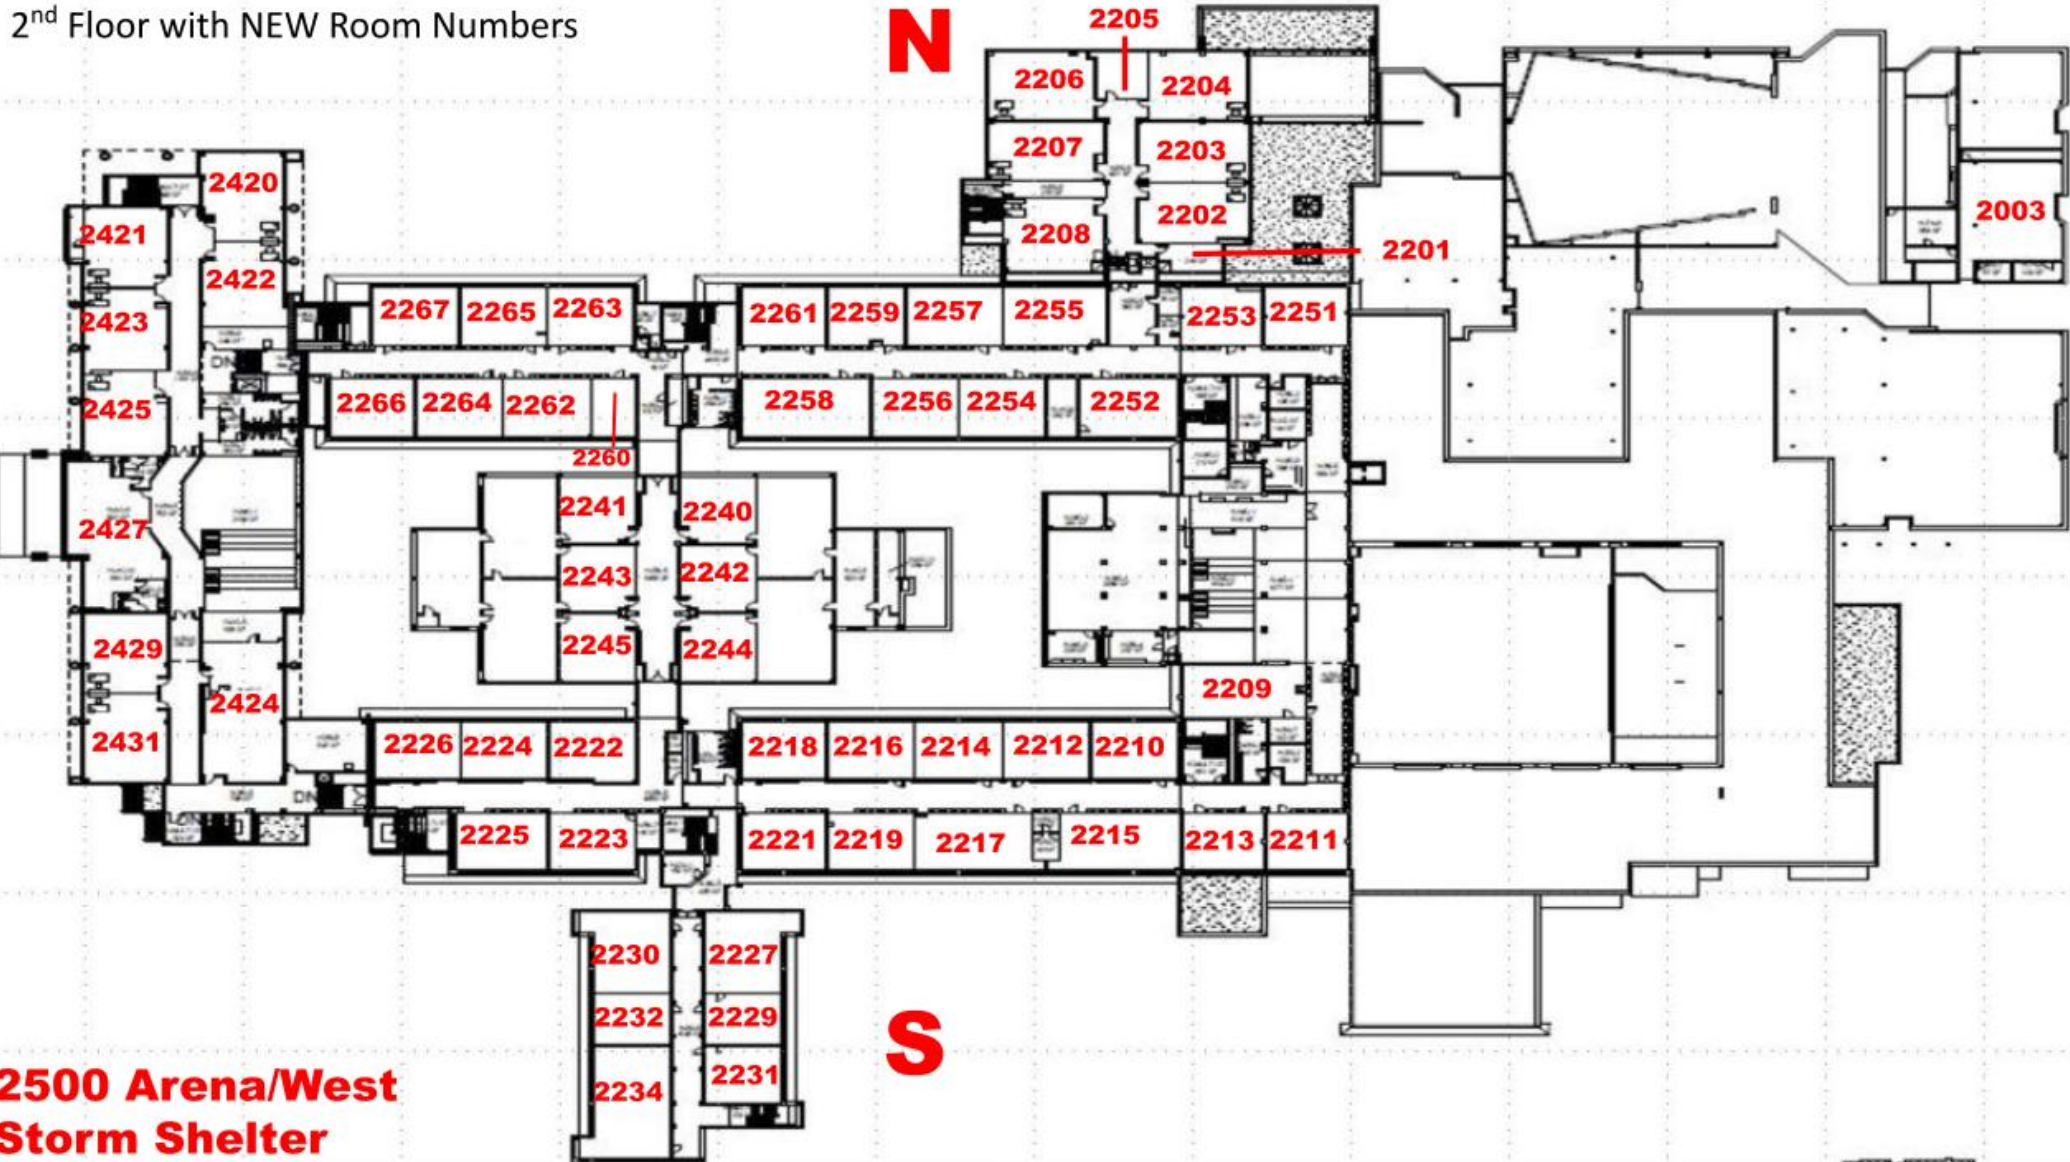

2nd Floor with NEW Room Numbers

N

S

2500 Arena/West Storm Shelter

1st Floor with NEW Room Numbers

N

S

1500 Arena/West
Storm Shelter

1300 South Gym/
Arena/East Storm Shelter