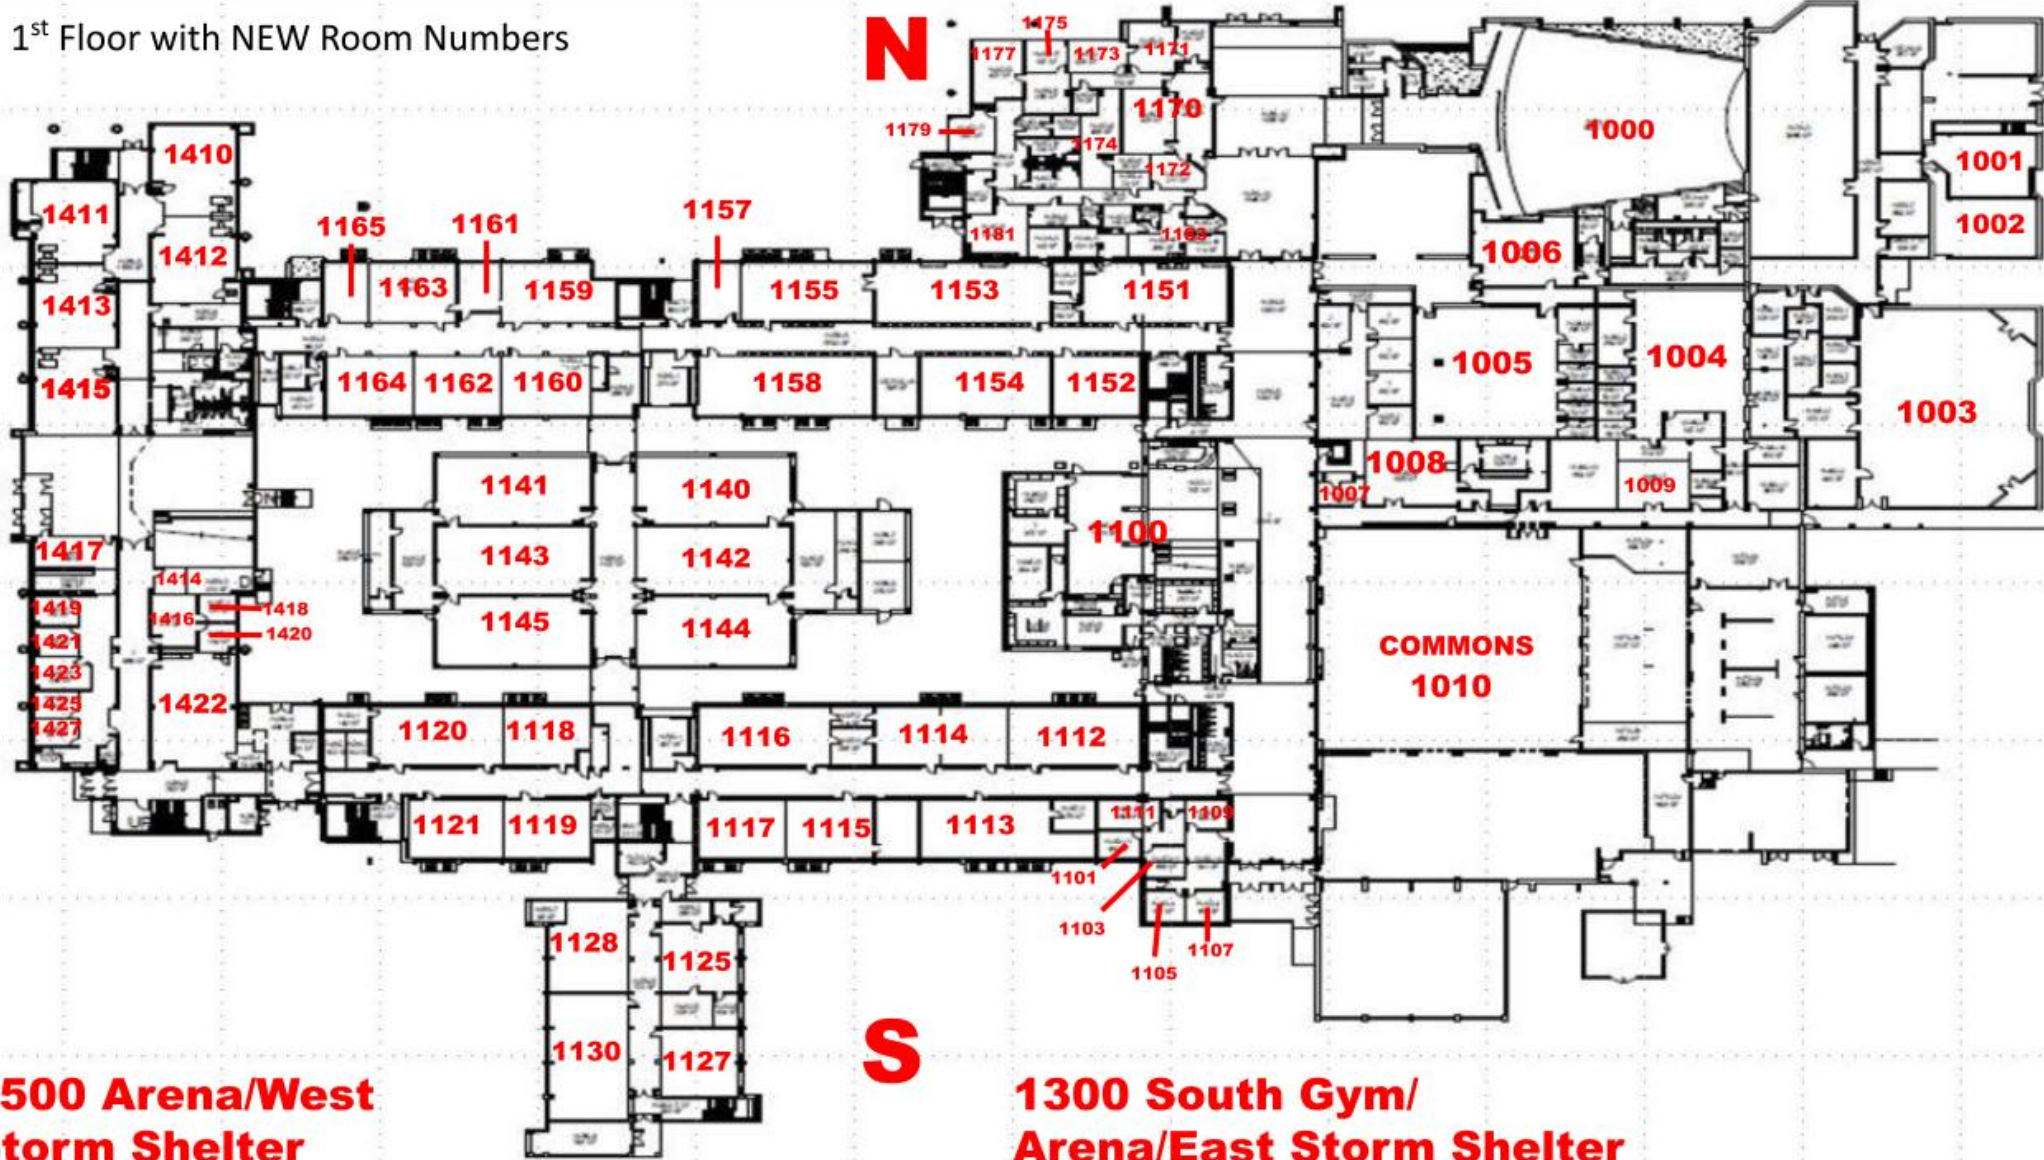

2nd Floor with NEW Room Numbers

N

S

2500 Arena/West Storm Shelter

1st Floor with NEW Room Numbers

N

S

1500 Arena/West
Storm Shelter

1300 South Gym/
Arena/East Storm Shelter